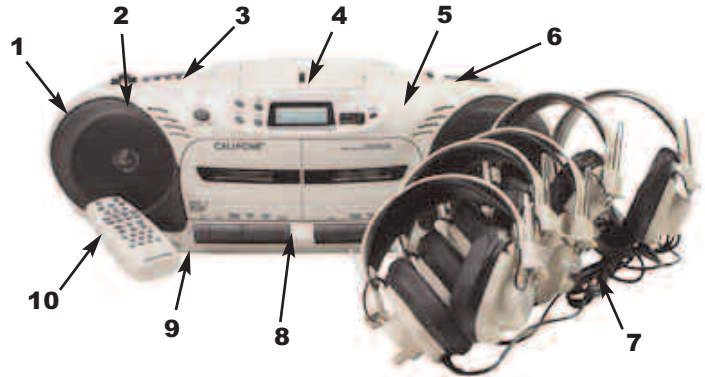

### Model 2455PLC-03

**The 2455PLC is the most flexible listening center designed for educational uses. Its built-in learning center capability makes it ideal for libraries, literacy activities, and ELL/ ELD learning applications. The variable speed playback of the Performer Plus on CDs & cassettes enables dance/music students to slow down the music so they can more readily learn new material.**

1. 14 Watts RMS loud enough for groups up to 100 people and can also be used as a mini public address system. Steel grilles cover recessed speakers to avoid accidental speaker damage
2. Built-in mic records lessons/student projects and won't get lost
3. Variable speed playback on cassette / CD players ideal for library use, language learning and dance/theatre/music groups
4. CD-R/RW capability plays teacher and student created materials
5. Rugged ABS plastic casing for durability and classroom safety
6. Digital AM/FM stereo
7. Five rugged stereo headphones with volume control and noise-reducing earcups (made with ABS plastic for added durability)
8. Line input / output on rear connects with computers and other equipment for additional audio muscle to presentations
9. Six built-in headphone jacks for learning center capabilities with two 1/4" speaker jacks for connecting external speakers
10. Full function remote control (RC-2400) for flexibility, convenience
  - 3.5mm & 1/4" mic inputs for recording and public address uses
  - One year warranty for school use - unlike media players purchased from consumer electronics stores whose warranties would be voided if used in schools