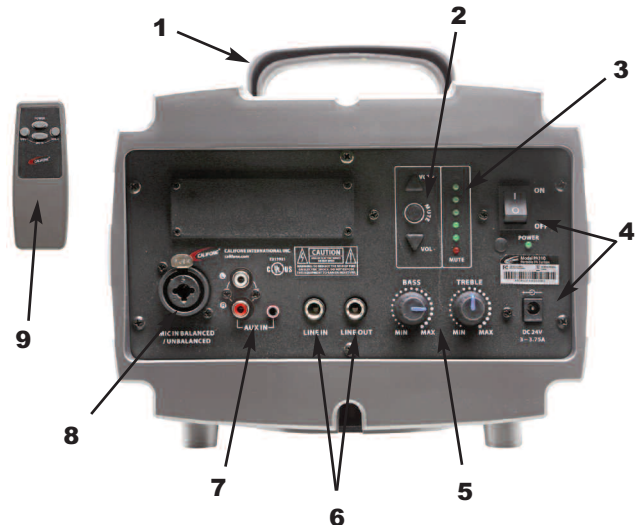

Top of tripod and bracket mounts directly into the underside of the PresentationPro

Sturdy three-point connection between the bracket and the PresentationPro for stability. Vertical and horizontal directionality on bracket enables optimal adjustment for ideal projection.

THE SIGHTS & SOUNDS
OF EDUCATION

PresentationPro™ Speaker with Mounting Bracket

Model PA310W

1. Rugged steel-reinforced handle for easy mobility
 2. Volume up / Mute / Volume down controls
 3. Volume indicator
 4. Power switch, LED indicator & DC power input jack
 5. Separate bass, treble controls for quality sound
 6. 1/4" Line in and line out connect with LCD projectors, computers, whiteboards
 7. Dual RCA and 3.5mm Aux in jacks for external audio sources
 8. Mic input for XLR or 1/4" mics
 9. PI-RC Remote controls volume up / down, mute, speaker power
- Ideal for mobile presenters, classroom and athletic uses
 - Includes volume/mute remote control
 - Warranty for school use - unlike some other audio products purchased from consumer electronics stores whose warranties would be voided if used in schools voided if used in schools