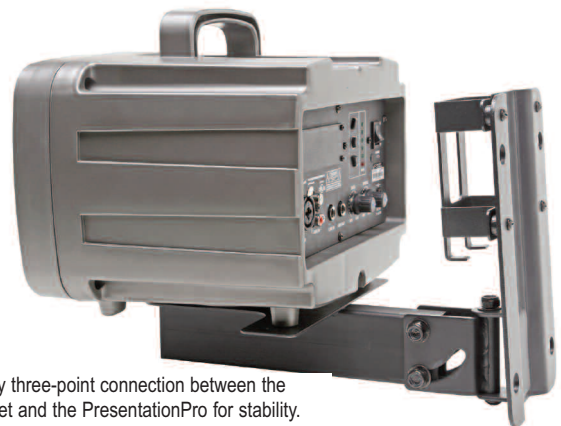

The PA310W kit includes the PresentationPro (PA310) and the MB-PA3W mounting bracket.

Included PI-RC Infrared volume / mute remote magnetically attaches to the top of the speaker to prevent it from becoming lost

Top of tripod and bracket mounts directly into the underside of the PresentationPro

Sturdy three-point connection between the bracket and the PresentationPro for stability. Vertical and horizontal directionality on bracket enables optimal adjustment for ideal projection.

THE SIGHTS & SOUNDS
OF EDUCATION

PresentationPro™ Speaker with Mounting Bracket

Model PA310W

1. Rugged steel-reinforced handle for easy mobility
 2. Volume up / Mute / Volume down controls
 3. Volume indicator
 4. Power switch, LED indicator & DC power input jack
 5. Separate bass, treble controls for quality sound
 6. 1/4" Line in and line out connect with LCD projectors, computers, whiteboards
 7. Dual RCA and 3.5mm Aux in jacks for external audio sources
 8. Mic input for XLR or 1/4" mics
 9. PI-RC Remote controls volume up / down, mute, speaker power
- Ideal for mobile presenters, classroom and athletic uses
 - Includes volume/mute remote control
 - Warranty for school use - unlike some other audio products purchased from consumer electronics stores whose warranties would be voided if used in schools voided if used in schools